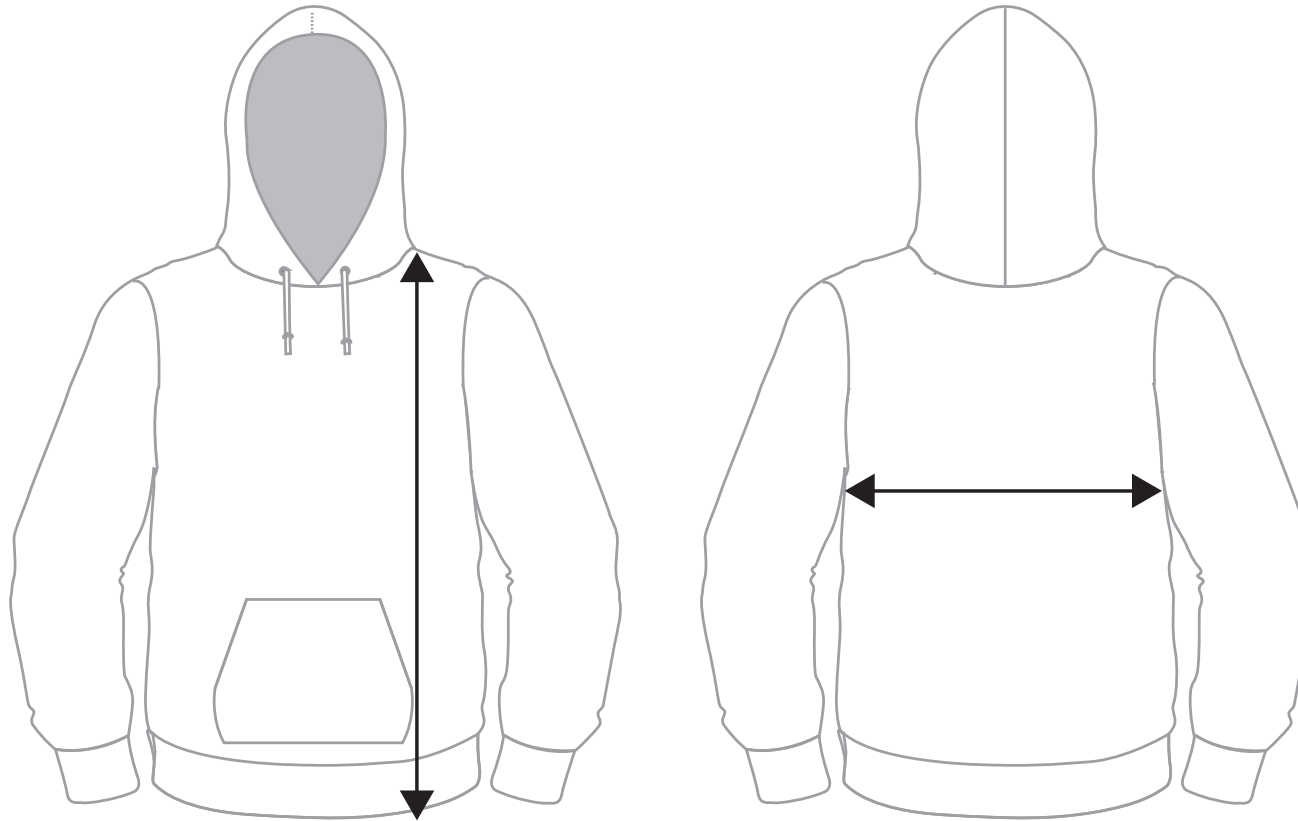

HOODIE MEASUREMENTS

	Small	Medium	Large	Xlarge
Width	54cm	57cm	60cm	63cm
Length	71cm	72cm	73cm	75cm

* Measurements are taken as indicated in diagram