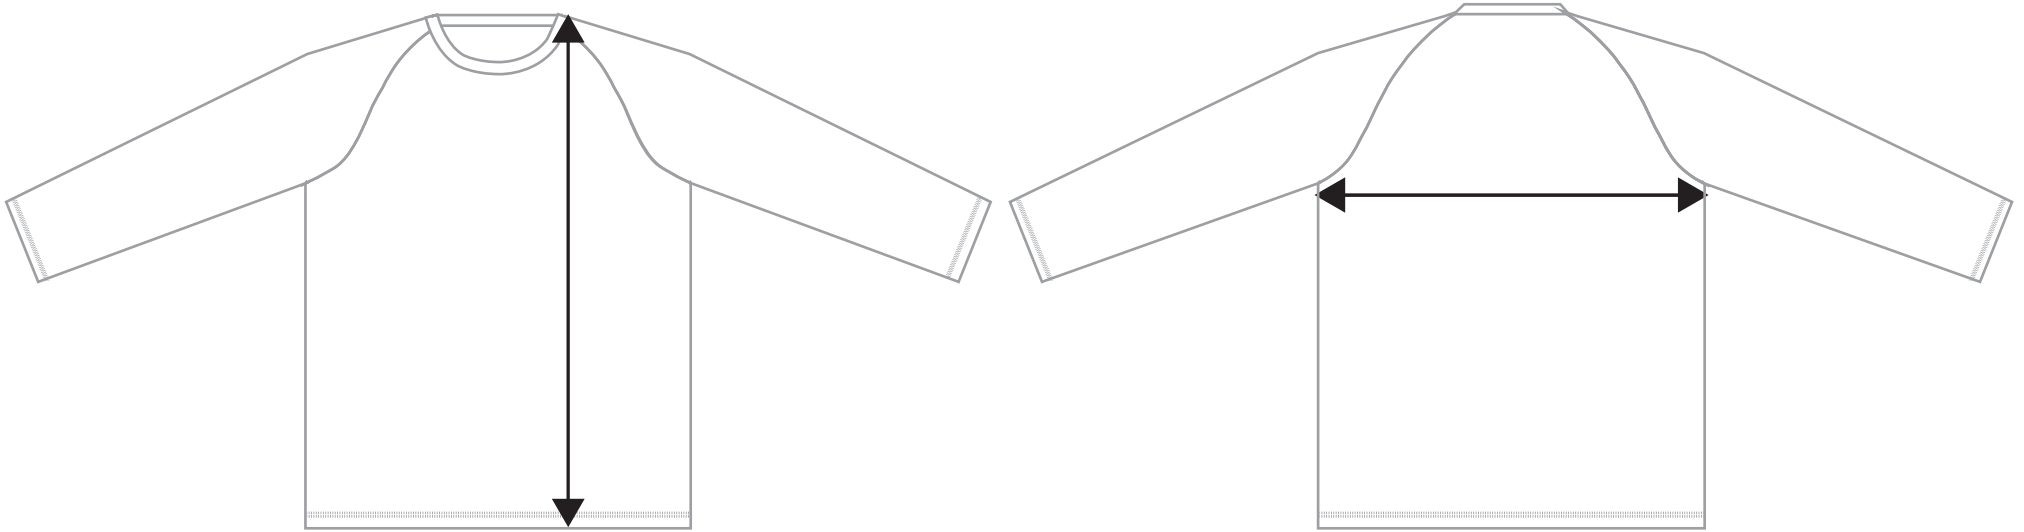

T-SHIRT MEASUREMENTS

	Small	Medium	Large	Xlarge
Width	51cm	53.5cm	56cm	58.5cm
Length	73cm	75cm	77cm	79cm

* Measurements are taken as indicated in diagram